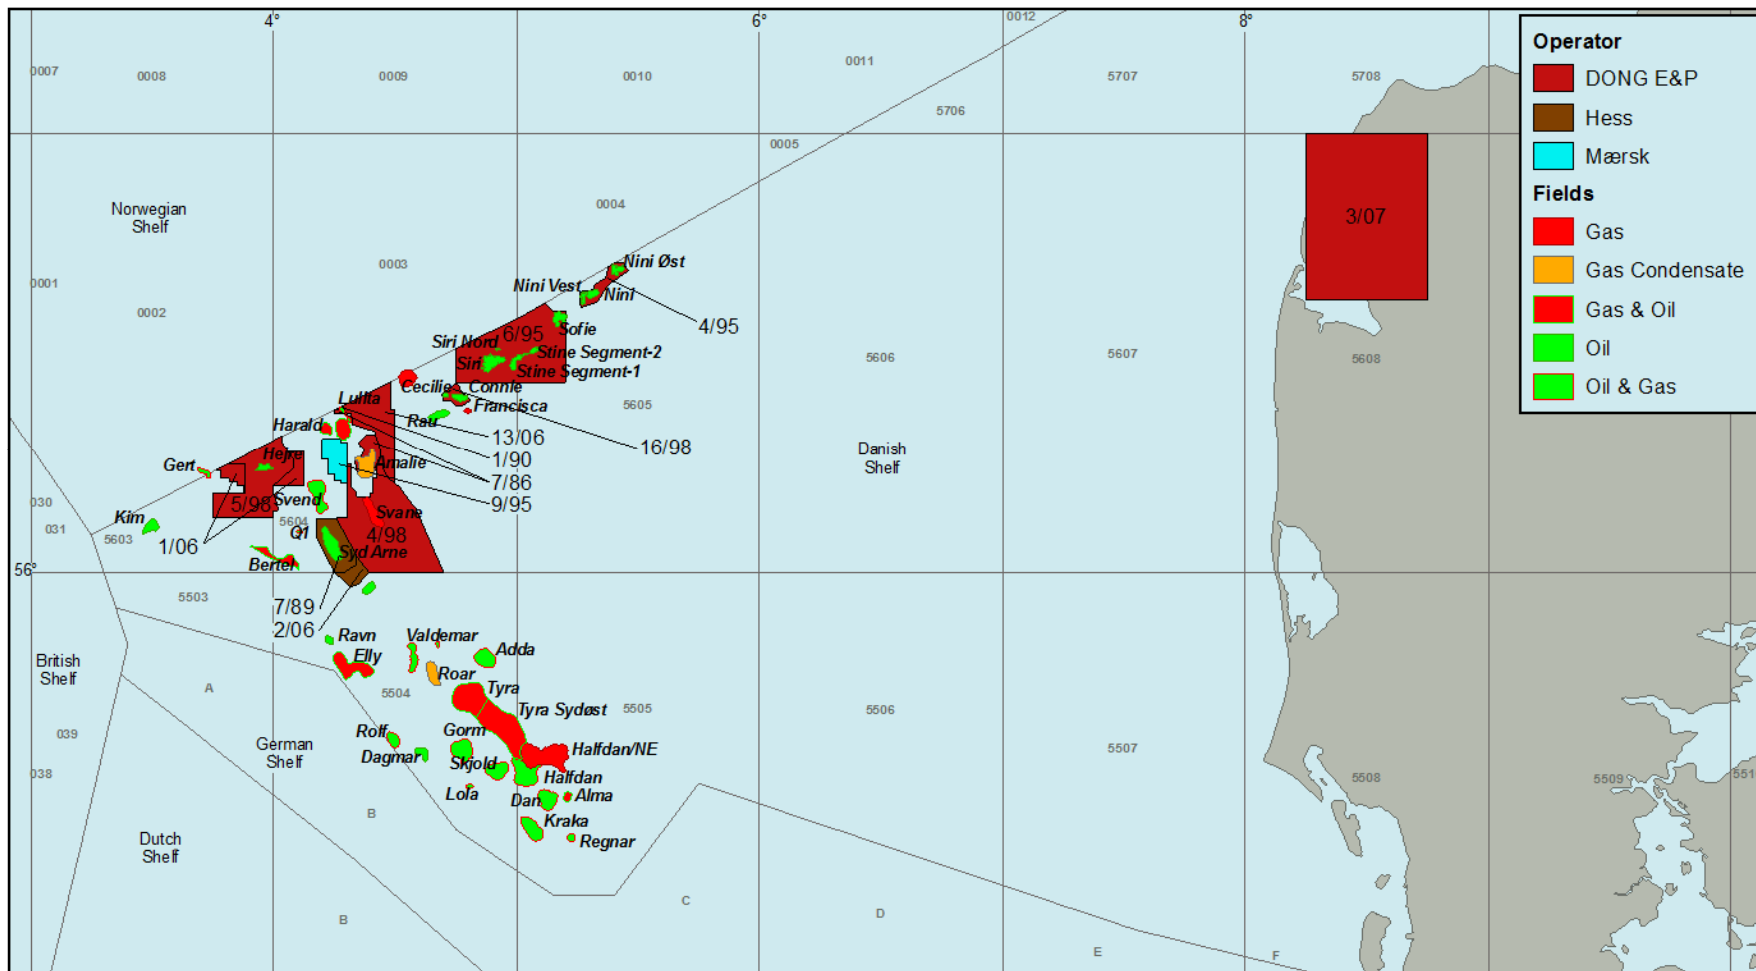

DONG E&P Licences

Projection: Mercator (world) [not to scale]

Norway

Projection: Mercator (world) [not to scale]

Denmark

Projection: Mercator (world) [not to scale]

Greenland

Projection: WGS 1984 Zone 21N