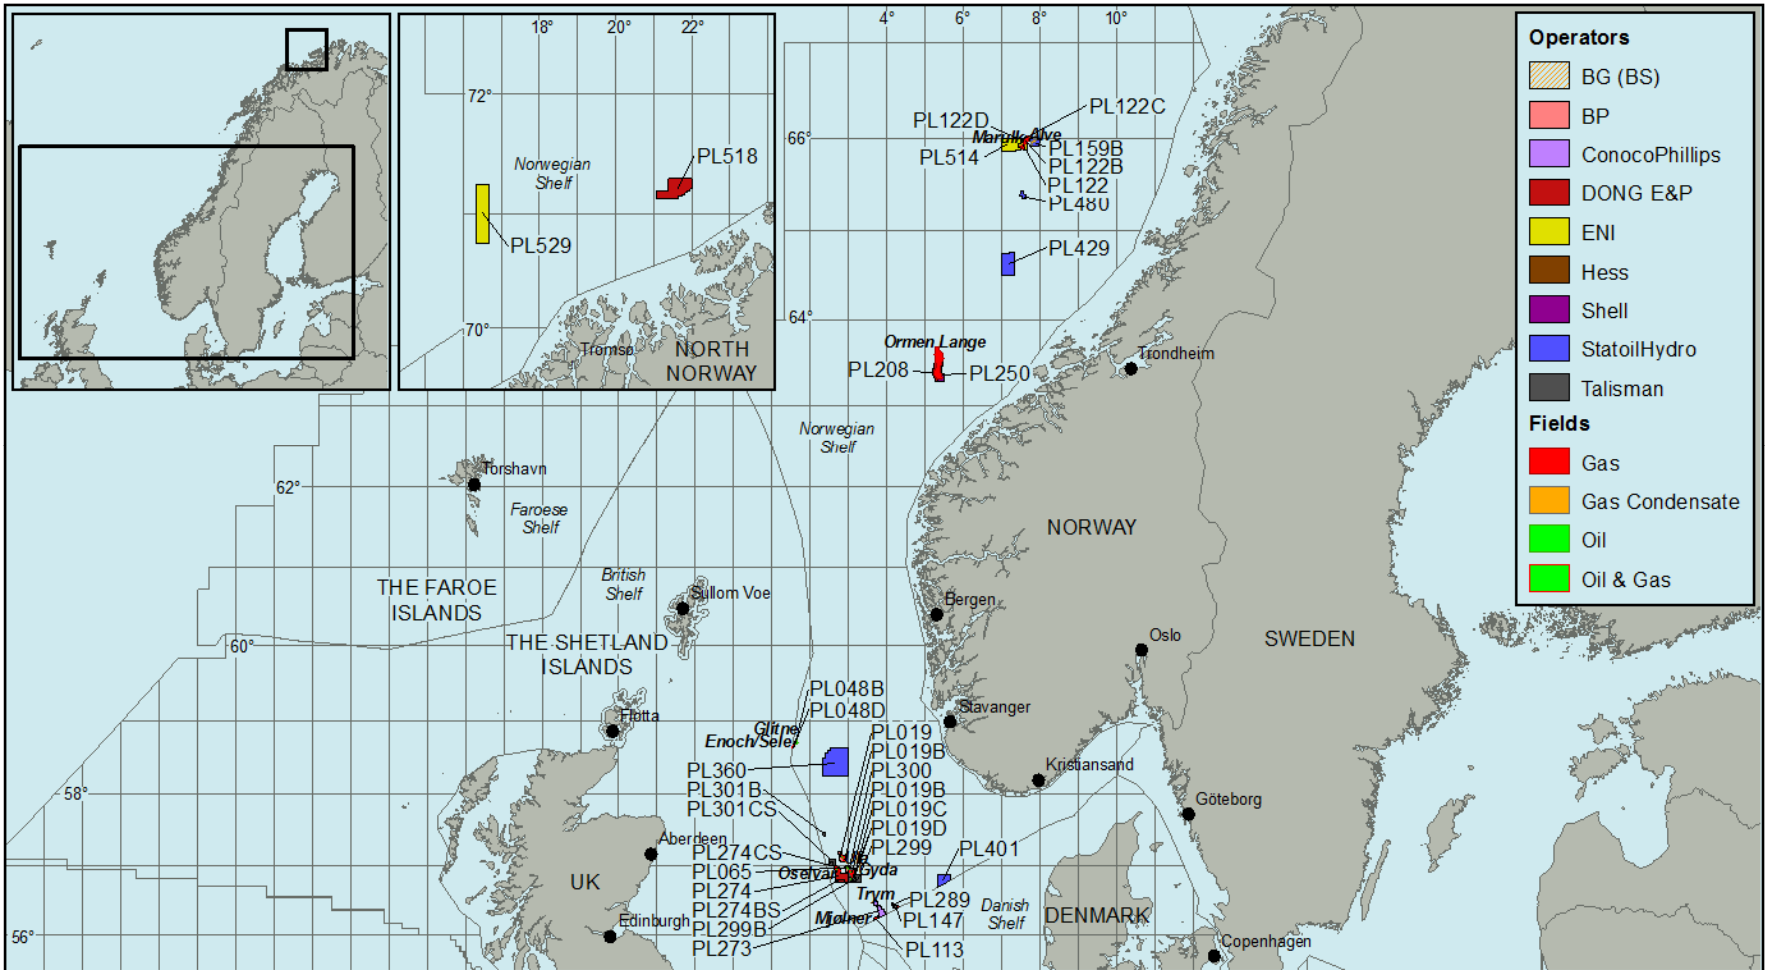

DONG E&P Licences

Norway

Projection: Mercator (world) [not to scale]

UK and the Faroe Islands

Projection: Mercator (world) [not to scale]

Denmark

Projection: Mercator (world) [not to scale]

Greenland

Projection: WGS 1984 Zone 21N