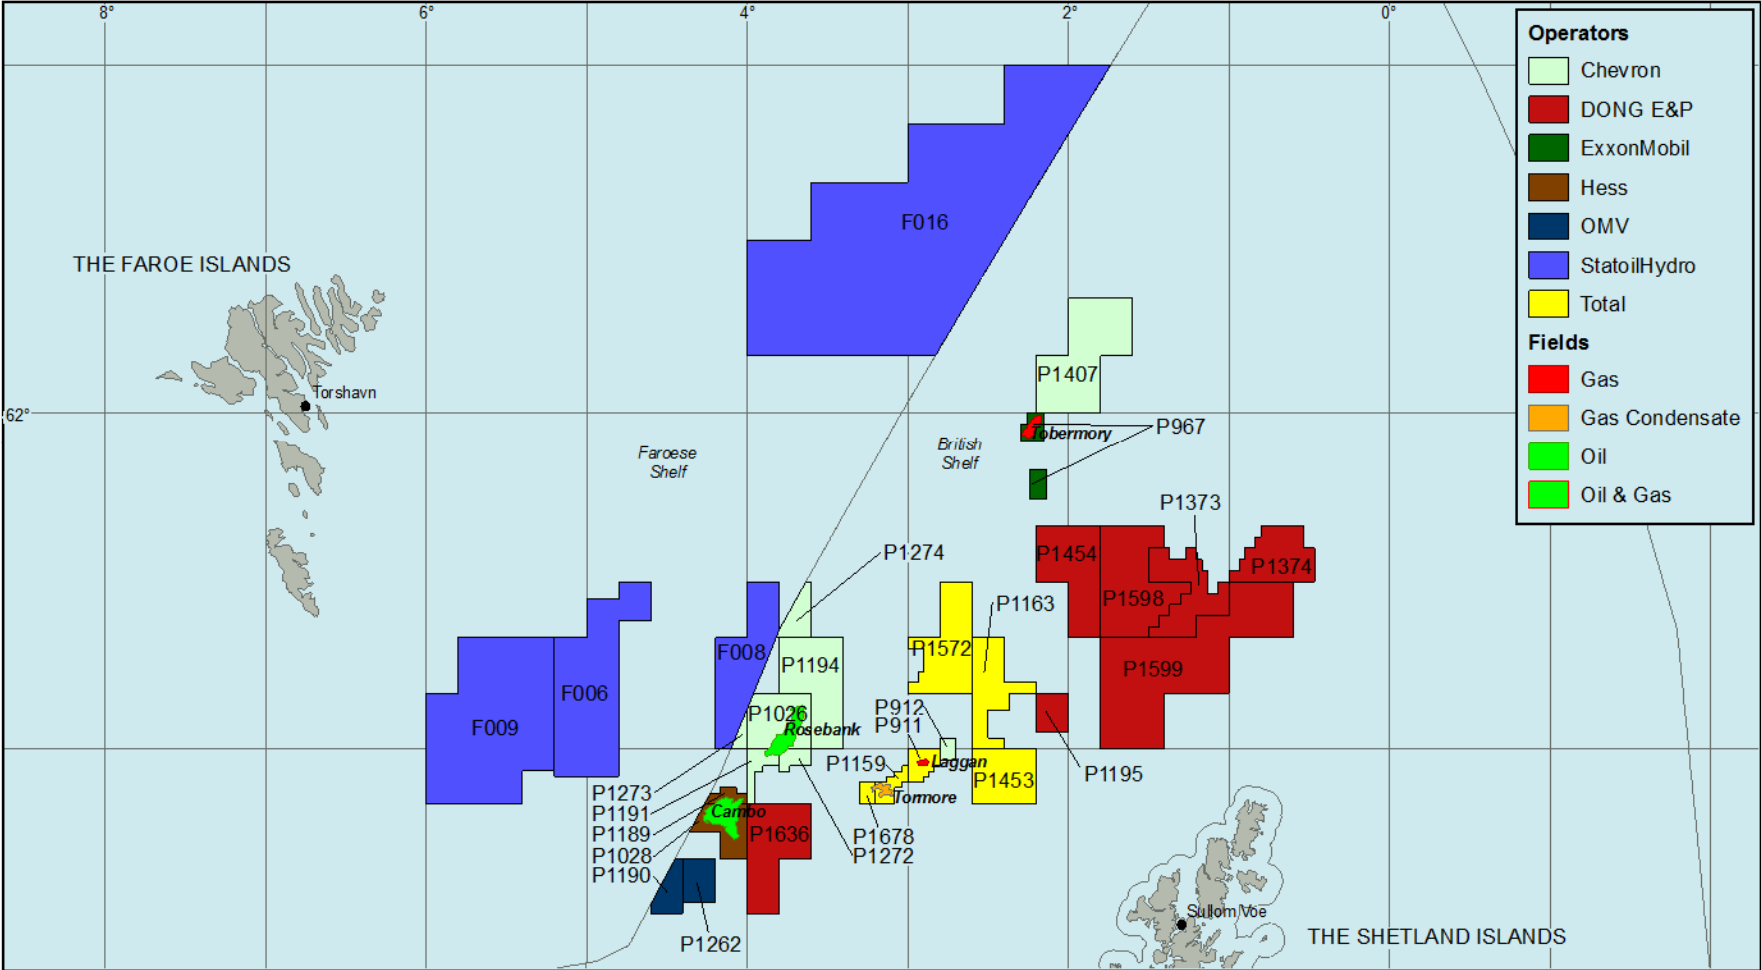

DONG E&P Licences

Norway

Projection: Mercator (world) [not to scale]

UK and the Faroe Islands

Projection: Mercator (world) [not to scale]

Denmark

Projection: Mercator (world) [not to scale]

Greenland

Projection: WGS 1984 Zone 21N