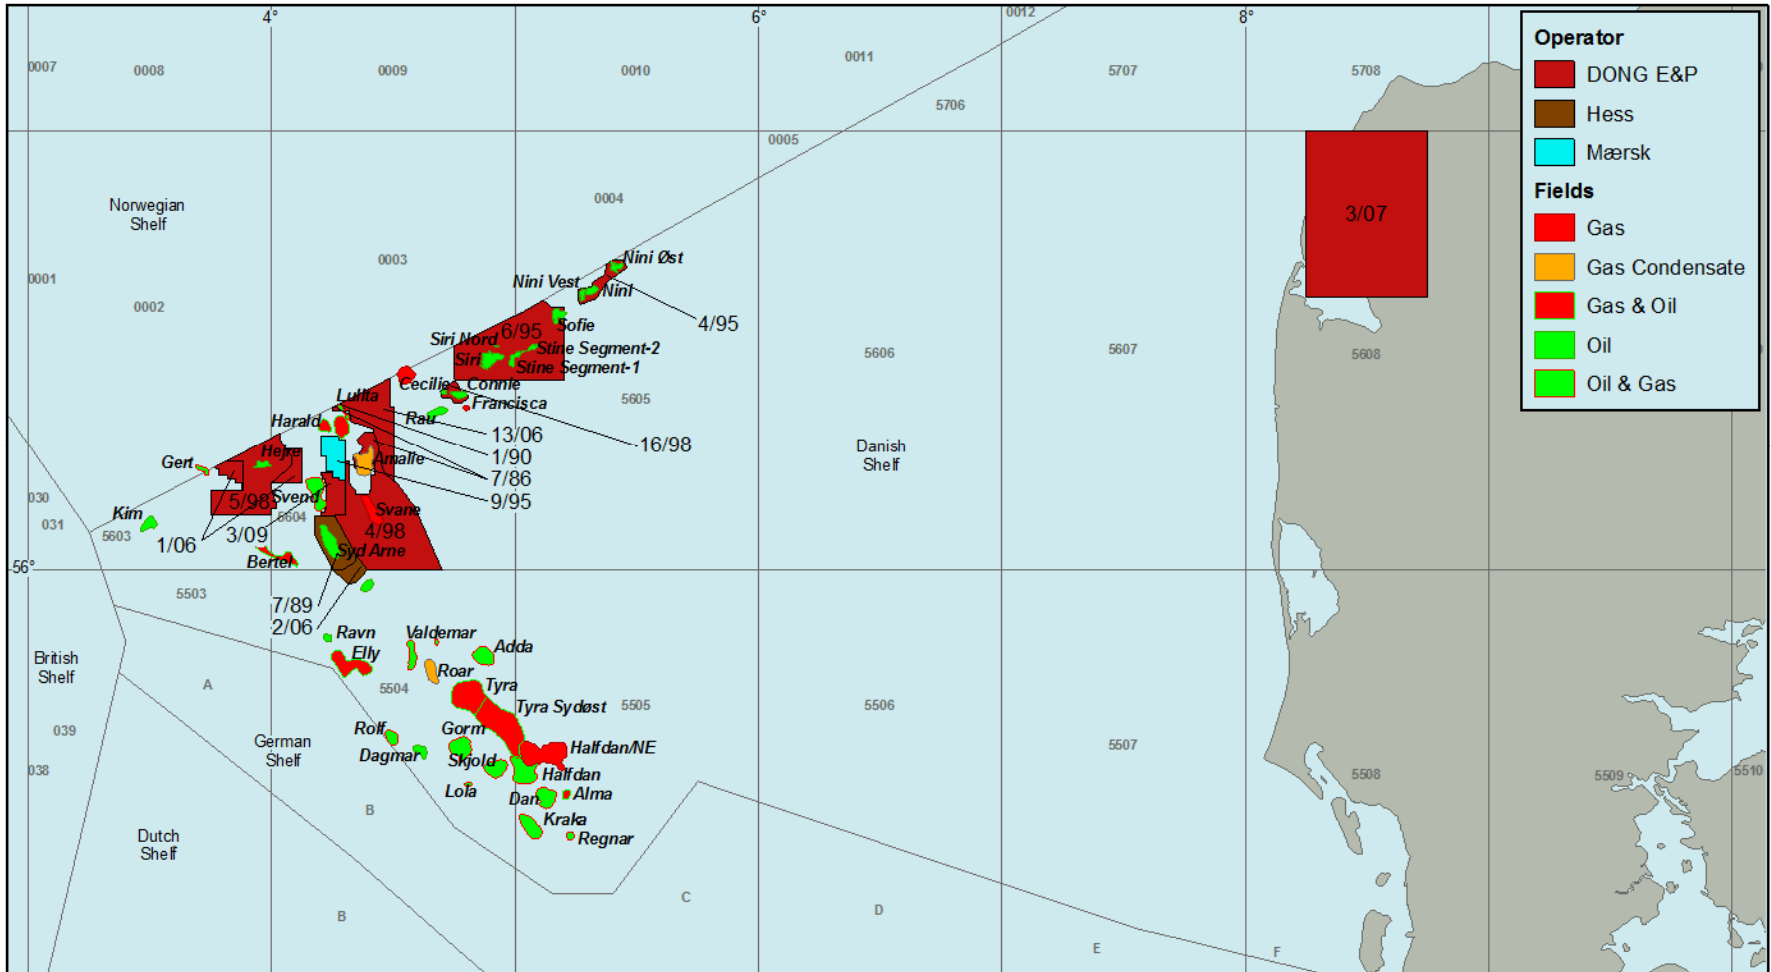

DONG E&P Licences

Norway

Projection: Mercator (world) [not to scale]

UK and the Faroe Islands

Projection: Mercator (world) [not to scale]

Denmark

Projection: Mercator (world) [not to scale]

Greenland

Projection: WGS 1984 Zone 21N